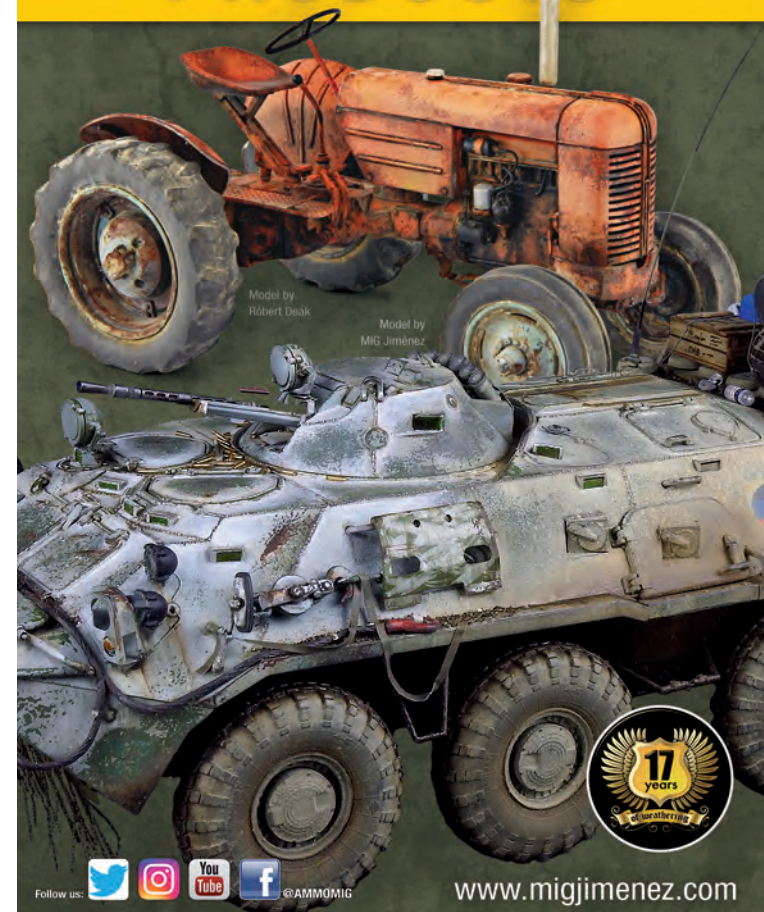

WEATHERING PRODUCTS

Model by Róbert Dnák
Model by MIG Jimenez